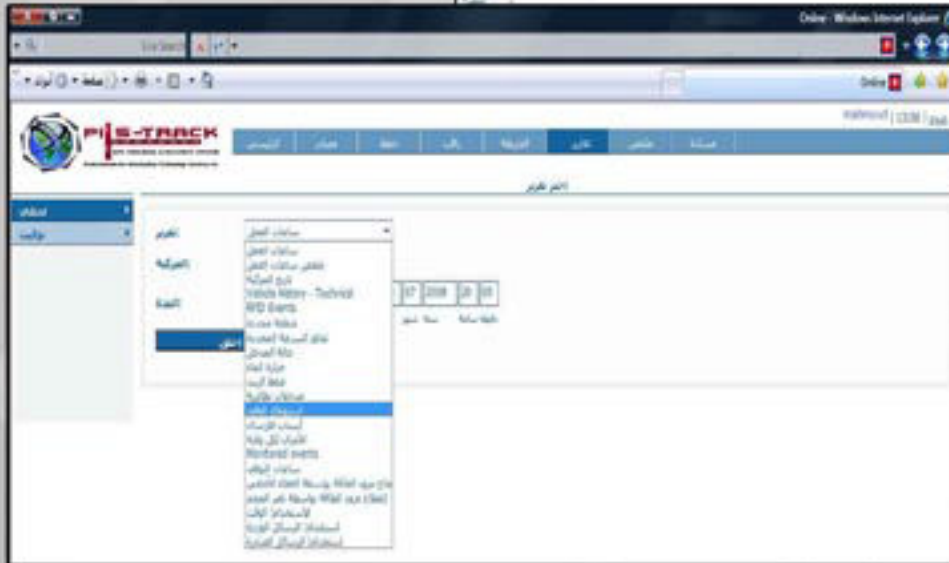

Generate Reports Online or get them via Email